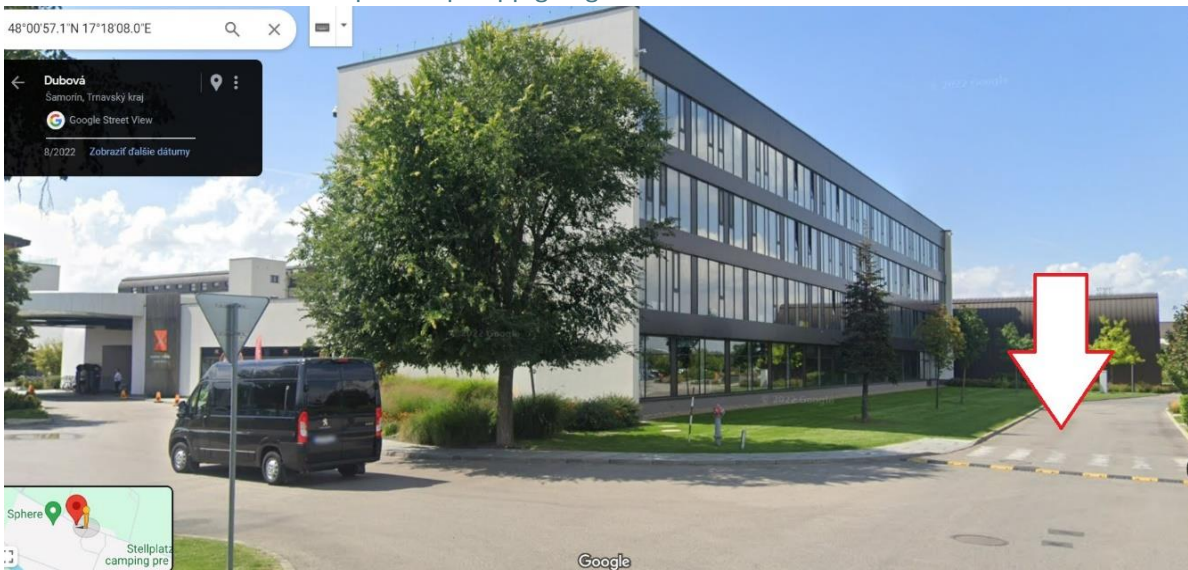

Pick up point - Exbionic

<https://maps.app.goo.gl/7ZA4dBPBemTvrGir8>